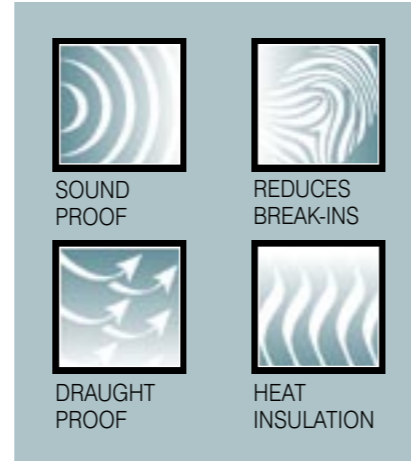

**Quality, efficiency
and impressive good looks**

REHAU®

REHAU-Edge 70mm system is made by Europe's leading PVC-U manufacturer, which means high quality, visible benefits for you. Along with their exceptional aesthetic appeal, the frames won't need painting and won't warp, rot or discolour. They are also extremely secure and comply with all relevant building regulations.

PVC-U makes for greater thermal efficiency too, keeping homes warmer and minimising draughts. And when double-glazed, outside noise levels are virtually halved.

706 71 7EN440/TDC08.05